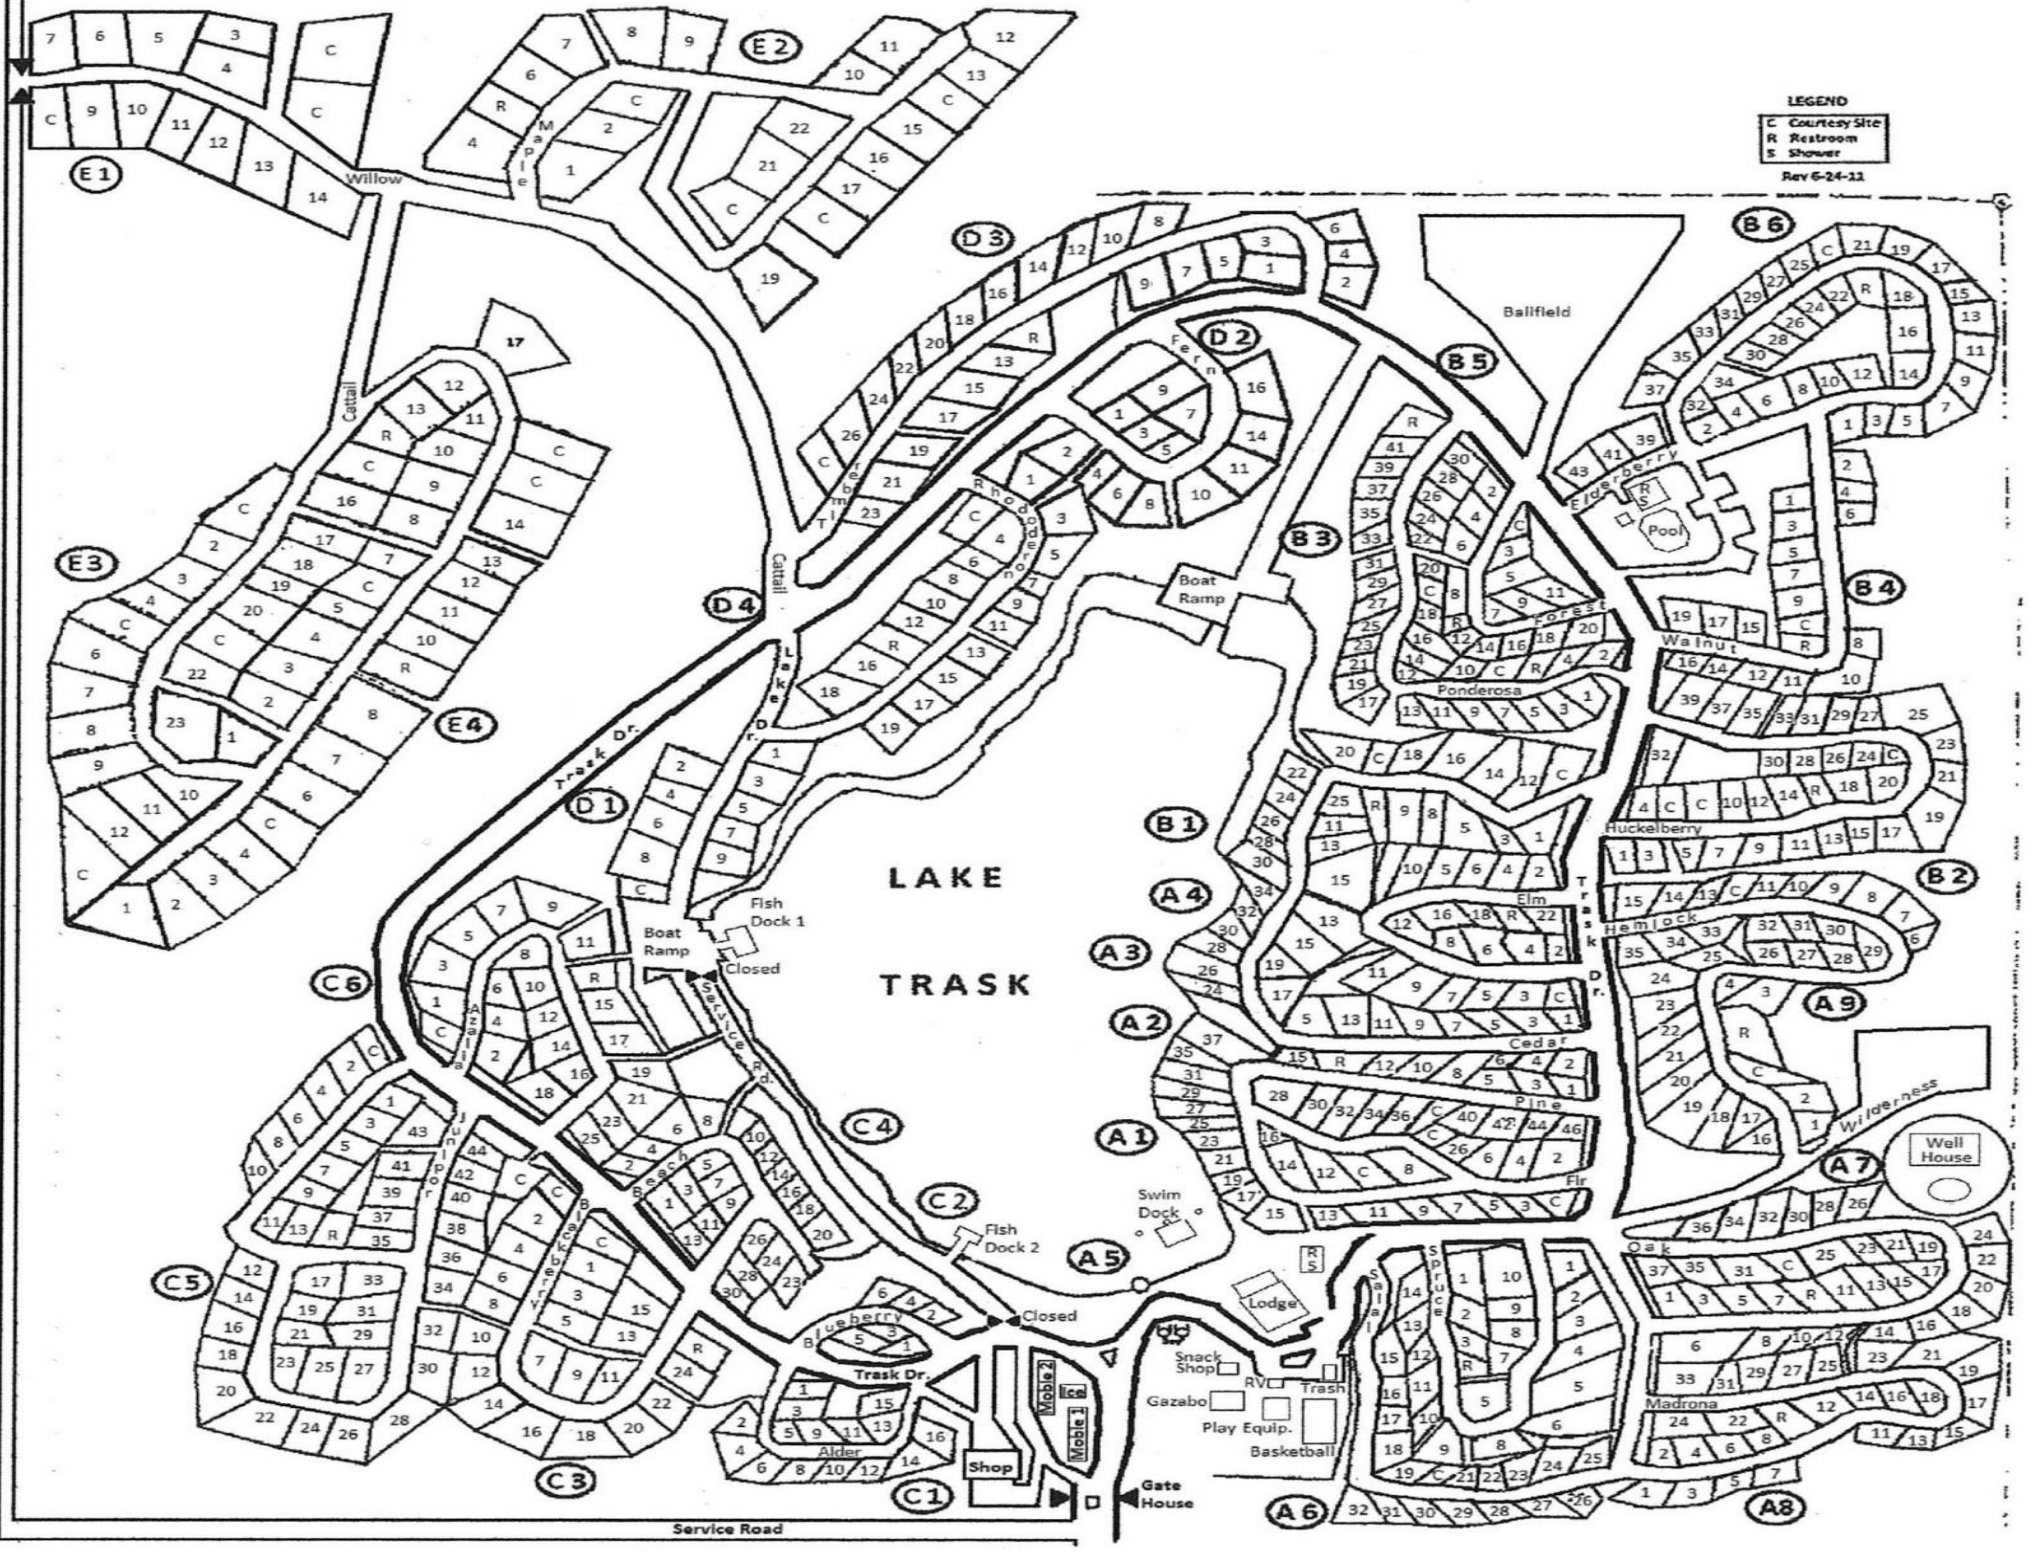

LEGEND

- C Courtesy Site
- R Restroom
- S Shower

Rev 6-24-11

Service Road

Gate House

Well House

Ballfield

LAKE
TRASK