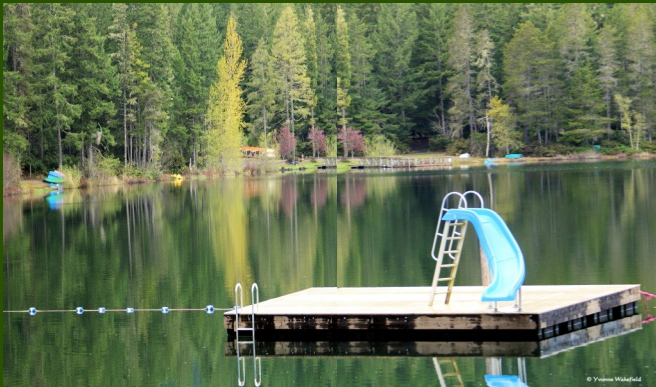

LAKE TRASK TIMBER TRAILS ASSOCIATION

1101 LAKE TRASK DRIVE
GRAPEVIEW WASHINGTON 98546
360-426-5692

www.laketrask.org

Lake Trask Timber Trails Association is a member owned and operated private campground in Mason County where you can choose your own private site for your personal use from the list of memberships for sale. Please go to our website for more information on Lake Trask and to view our For Sale Listings. You may also call our office to schedule a tour during office hours Wednesday - Saturday.