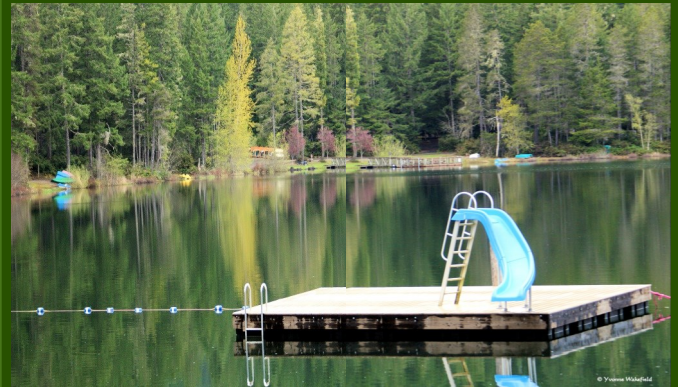

LAKE TRASK TIMBER TRAILS ASSOCIATION

1101 LAKE TRASK DRIVE
GRAPEVIEW WASHINGTON 98546
360-426-5692

www.laketrask.org

Lake Trask Timber Trails Association is a member owned and operated private campground in Mason County where you can choose your own private site for your personal use from the list of memberships for sale. Please go to our website for more information on Lake Trask and to view our For Sale Listings. You may also call our office to schedule a tour during office hours Wednesday - Saturday.